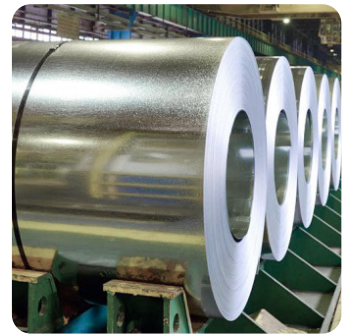

- Tinplate
- Stainless Steel
- Silicon Steel
- Aluminum Ingot

METRO PREMIUM STEEL

OUR PRODUCTS IMAGES:

Hot Rolled

Cold Rolled

EG

GA

GI